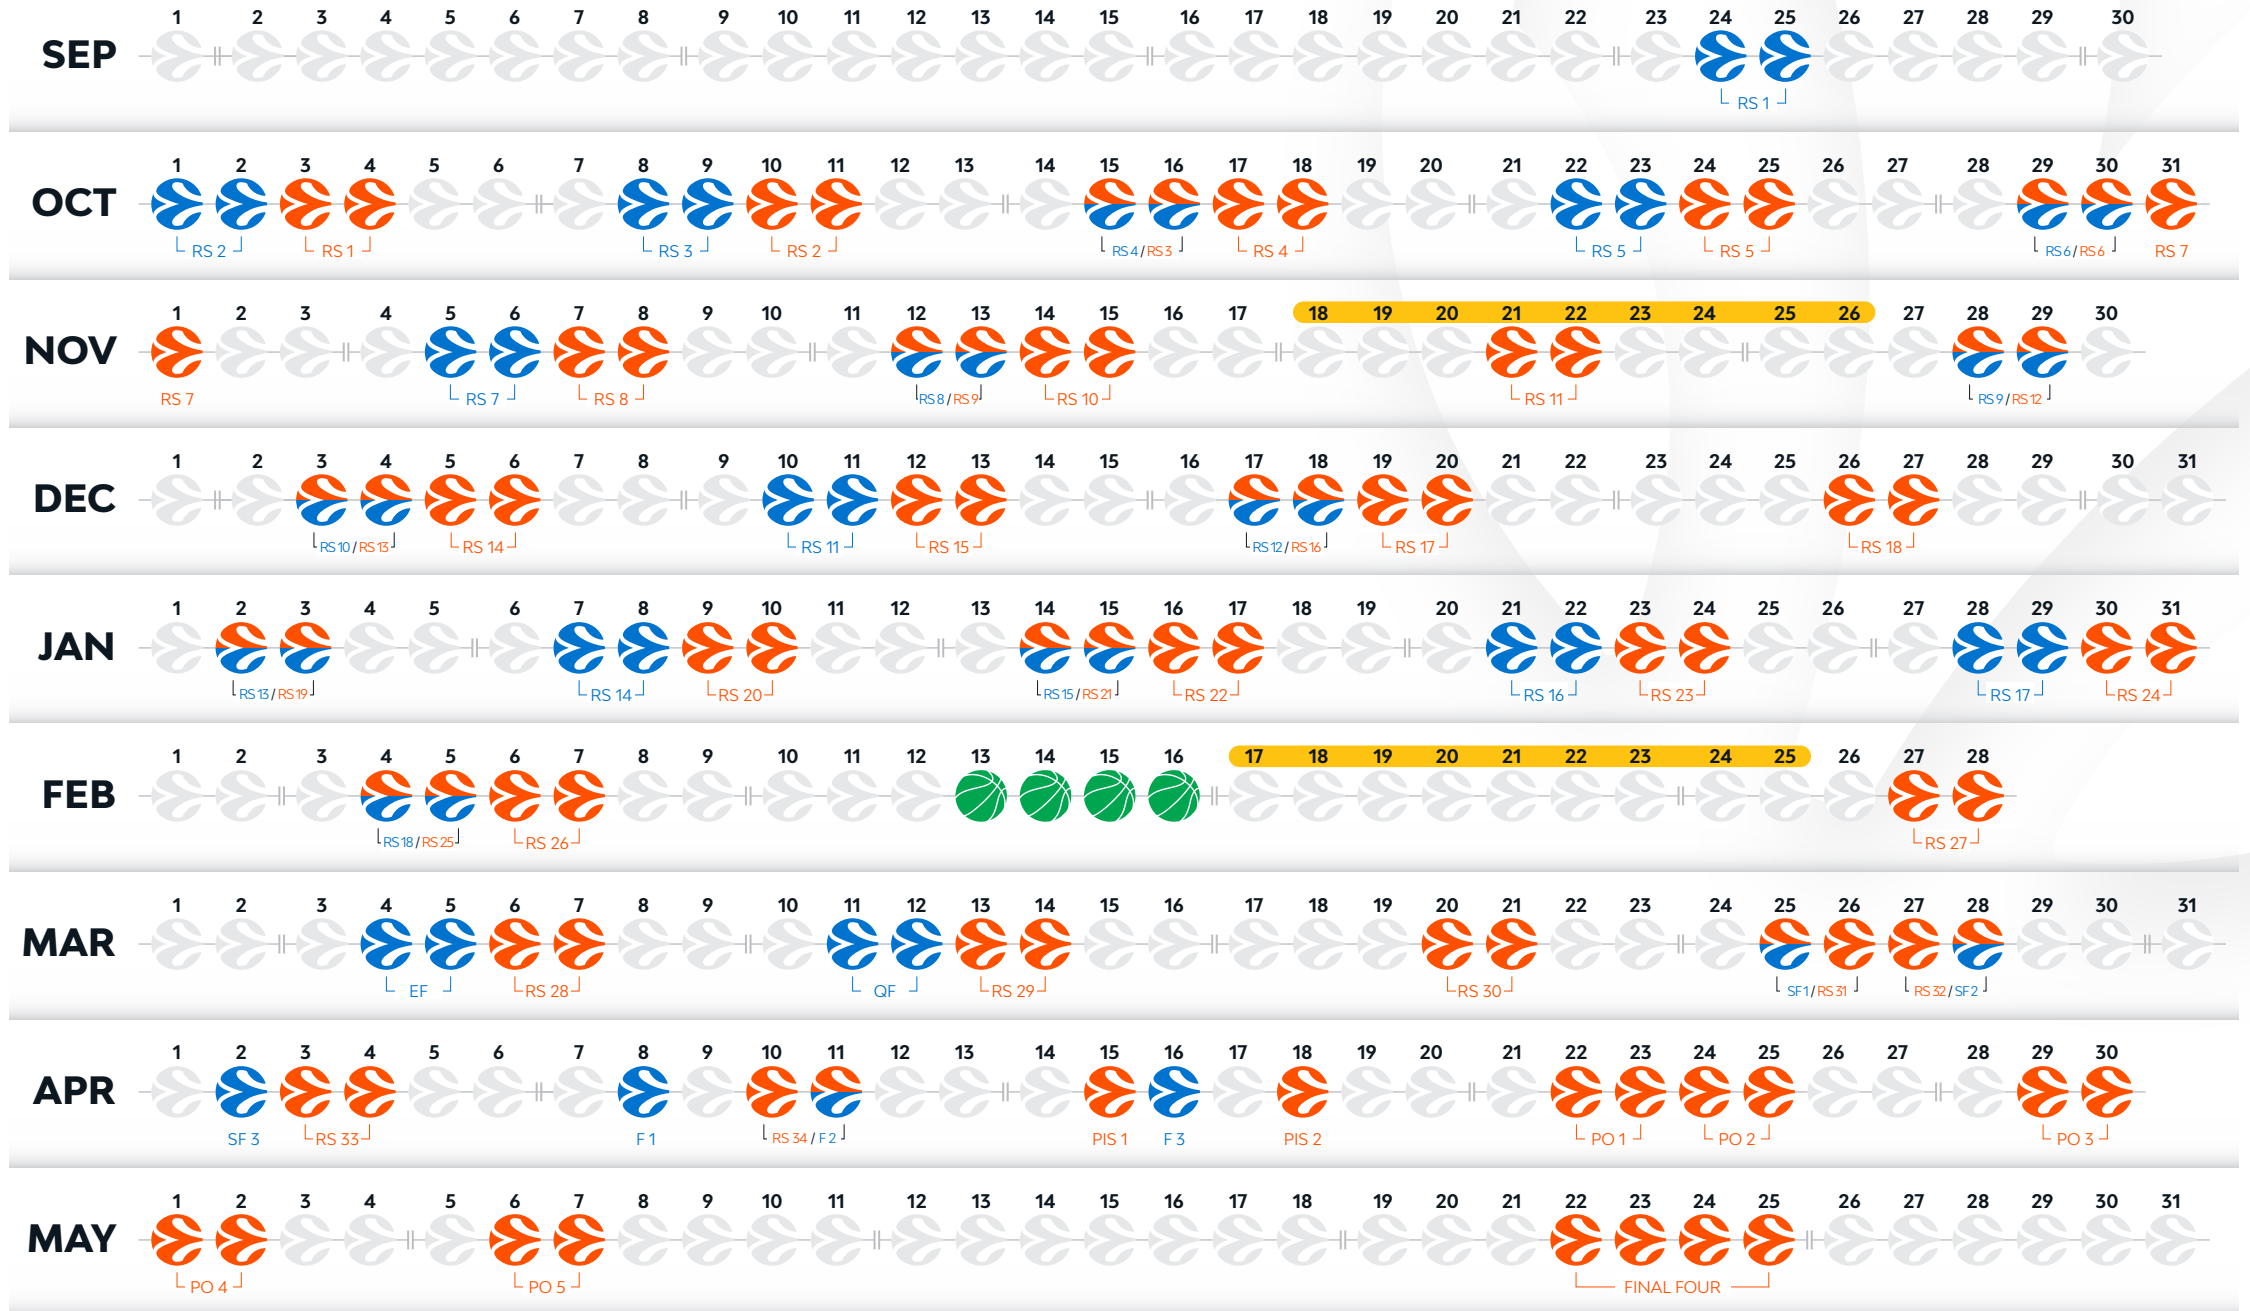

2024-25 EB SEASON CALENDARS

EC GAME

EL GAME

DOMESTIC CUPS

FIBA WINDOW

EL & EC GAME

RS: REGULAR SEASON

EF: EIGHTHFINALS

QF: QUARTERFINALS

SF: SEMIFINALS

F: FINALS

PIS: PLAY-IN SHOWDOWN

PO: PLAYOFFS